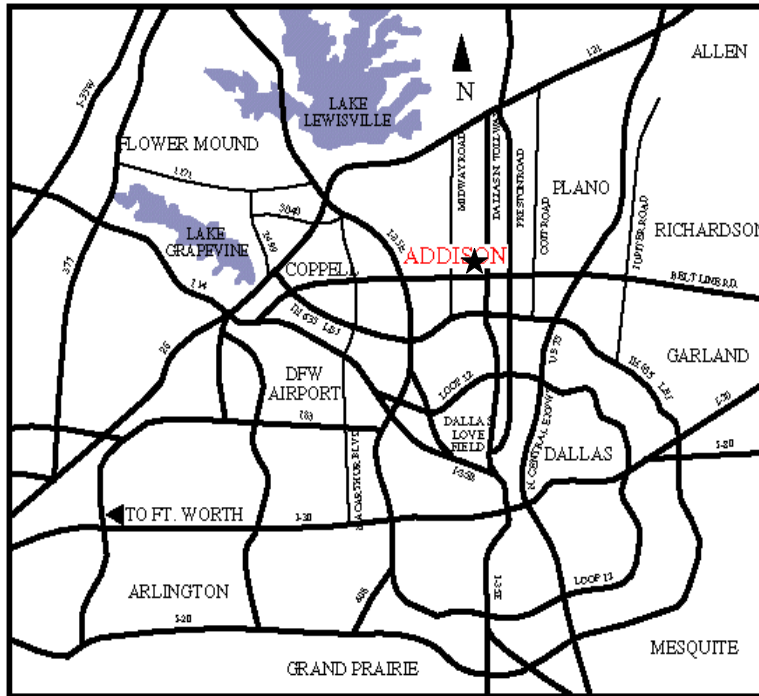

Directions to InterContinental Dallas

15201 Dallas Parkway, Addison, TX 75001

972-386-6000

❖ From Dallas-Fort Worth International Airport

Exit North Gate of Airport

Take Interstate 635 East to the North Dallas Tollway North (Exit 22C)

Hotel is 2nd building on right side

❖ From Love Field

Exit Airport

Turn left (East) onto Mockingbird Road

Take Mockingbird Road to the North Dallas Tollway

Take the North Dallas Tollway North to the Bellline / Arapaho Road Exit (toll \$0.45)

Take Interstate 45 North to The Woodall Rogers Freeway (Texas Highway 366) West

Take the Woodall Rogers Freeway West to Interstate 35E North

❖ From San Antonio / Austin / Waco

Take Interstate 35 north to Interstate 35E North

❖ From Oklahoma City / Denton

Take Interstate 35 South to Interstate 35E South
Take Interstate 35E South to George Bush Turnpike (Highway 190)
Take George Bush Turnpike East to the North Dallas Tollway
Take the North Dallas Tollway Road South
Exit Arapaho Road
Hotel is 2nd building on right side after you pass Arapaho