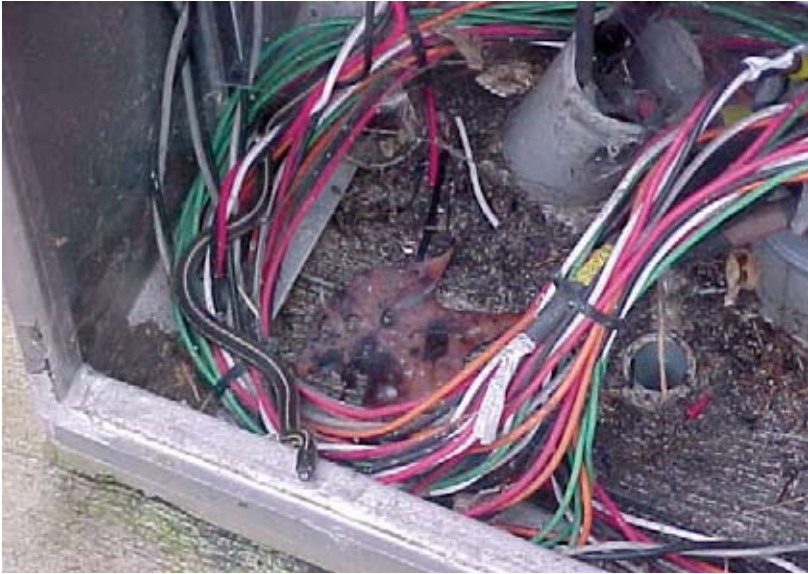

# PHOTOS OF THE MONTH

From discussions with traffic technicians regarding vermin they find in traffic controllers, they tell me snakes and mice are common. But few of us have seen them up close. Here is a photo of a snake in a controller. The best part about this snake is that it is positioned exactly like a wire with even color coded stripping to look like a wire. It makes one think twice about moving wires around without a stick first.

When this photo was given to me the technician said: 1. What is different with the wiring in this controller? and 2. find the snake! It was difficult to find it even when I knew it was there and could see it.

Submitted by: John Rudiak

This sign used to "nudge" pedestrians across the street. That's why we do Traffic Signal Inspection before turn-on. Photo was taken in St. Joseph, MO.

Submitted by: Dan Fuchs,  
Intelligent Transportation Systems Manager  
Brown Traffic Products, Inc.